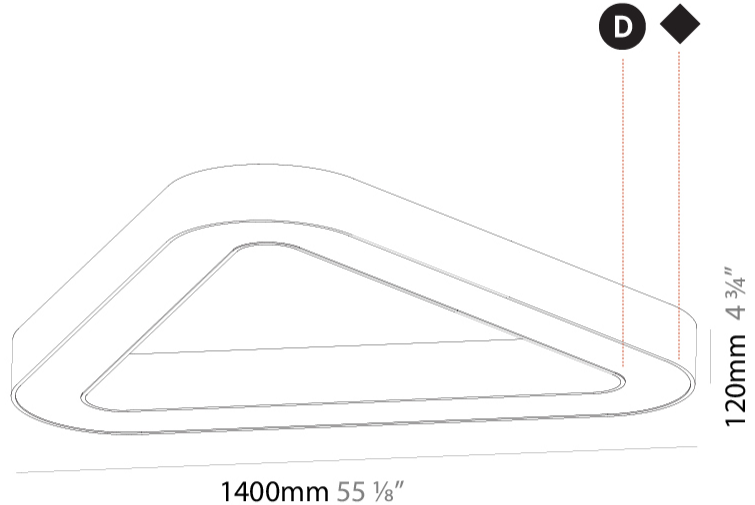

GENERAL

Series: Glorious
Subseries: Glorious Victory
Brand: Prolicht
Division: Architectural
Mounting Type: Surface
Mounting Location: Ceiling
Subcategory: Ambient

PHYSICAL

Shape: Abstract
Length (mm): 1400
Length (in): 55 1/8
Width (mm): 1400
Width (in): 55 1/8
Height (mm): 120
Height (in): 4 3/4
Light Distribution: Direct
Weight (kg): 15.2
Weight (lbs): 33.51
Diffuser: PMMA - Opal or Micro-Prism
Fixture Finish: SSR / BKV / CWI / CRY / HAB / LAG / UFT / ITA / RUA / RUR / MIC / FTG / MYG / TWT / LOD / PUS / FRO / FUP / KIA / POP / BLS / SPG / MEY / GOH / GUM / CHC / COM / ABZ / JAG / OBR / MOS / ROR
Fixture Material: Aluminum

ELECTRICAL

Lamp Type: LED (Zhaga Standard)
Input Wattage (W): 60
Total Output Wattage (W): 48 / 38.4 (3500K)
Dimming: Non-Dimming / Phase Dimming (120Vac only) / 0-10V Dimming
Driver Included: Yes
Driver Location: Integrated
Driver Type: Constant Current - 120 / 277Vac
Driver Class: Class 2
Input Voltage (V): 120 - 277
Constant Current (MA): 350 / 1200 (3500K)

LED

Color Temperature (°K): 3000 / 3500 / 4000
Max. Delivered Lumen (lm): 5540 / 5733 / 5850
CRI: >80 CRI
Efficiency (%): 65
Lamp Life (hrs): 50000

OPTICAL

RATINGS AND CERTIFICATIONS

Certified By: Certified for North American Standards
IP rating: IP20